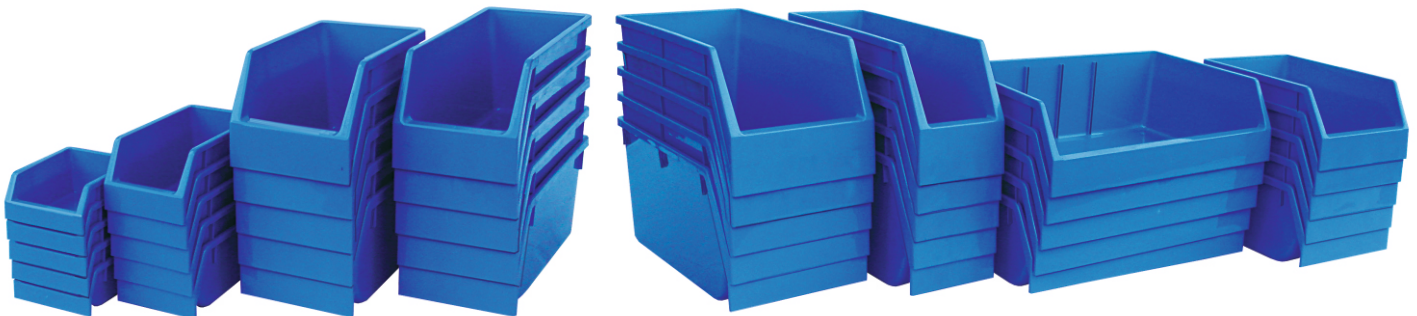

★ Maximum Bay load capacity is 1000 kgs.

**Back Plate** : Back plate is a set consisting of 2 pcs.

**ASU 121\*** : No Kick Plate in standard unit, If Kick Plate required then there will be 7 Nos of ASUS 300 Shelves & 36 Nos of AKP-32 Bins. System UDL 540 Kgs.

**ASU 124\*** : No Kick Plate in standard unit, If Kick Plate required then there will be 5 Nos of ASUS 400 Shelves & 24 Nos of AKP-42 Bins. System UDL 320 Kgs.

**ASU 125\*** : No Kick Plate in standard unit, If Kick Plate required then there will be 5 Nos of ASUS 400 Shelves & 16 Nos of AKP-43 Bins. System UDL 320 Kgs.

★ Maximum Bay load capacity is 1000 kgs.

- Please note in ASU 121/ 122 / 123 there will be 4 spare holes after assembly as suggested above, this can be adjusted by leaving 1 hole spacing for lower 4 shelves.
- Please note in ASU 124 / 125 / 126 there will be 6 spare holes after assembly as suggested above, this can be adjusted by leaving 2 hole spacing for lower 3 shelves.
- Please note as the door set includes 2 lintels, there is no need to use kick plate for Koala Shelving Systems with door.
- Assembly Instruction Chart provided with shelving system body kits.